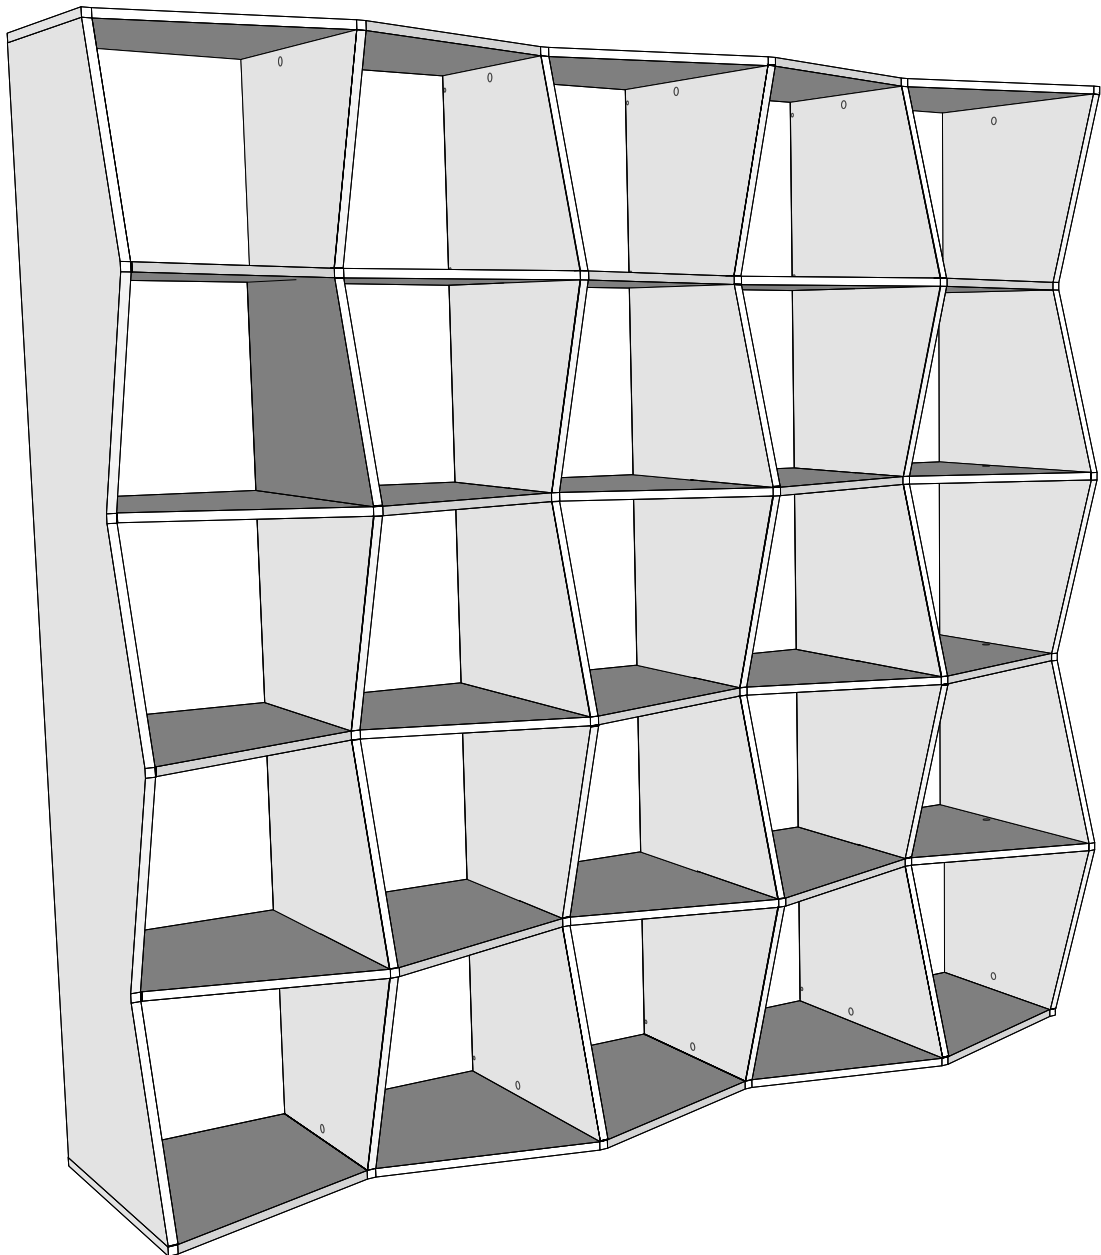

ASSEMBLY INSTRUCTION

SHELF MESH

radis

Nordic Elegance

WWW.RADIS.EE

For MESH 2x5 and 5x5

2x5 - X14
5x5 - X20

2x5 - X36
5x5 - X56

2x5 - X14
5x5 - X20

X1

1

2

3

4

5

6