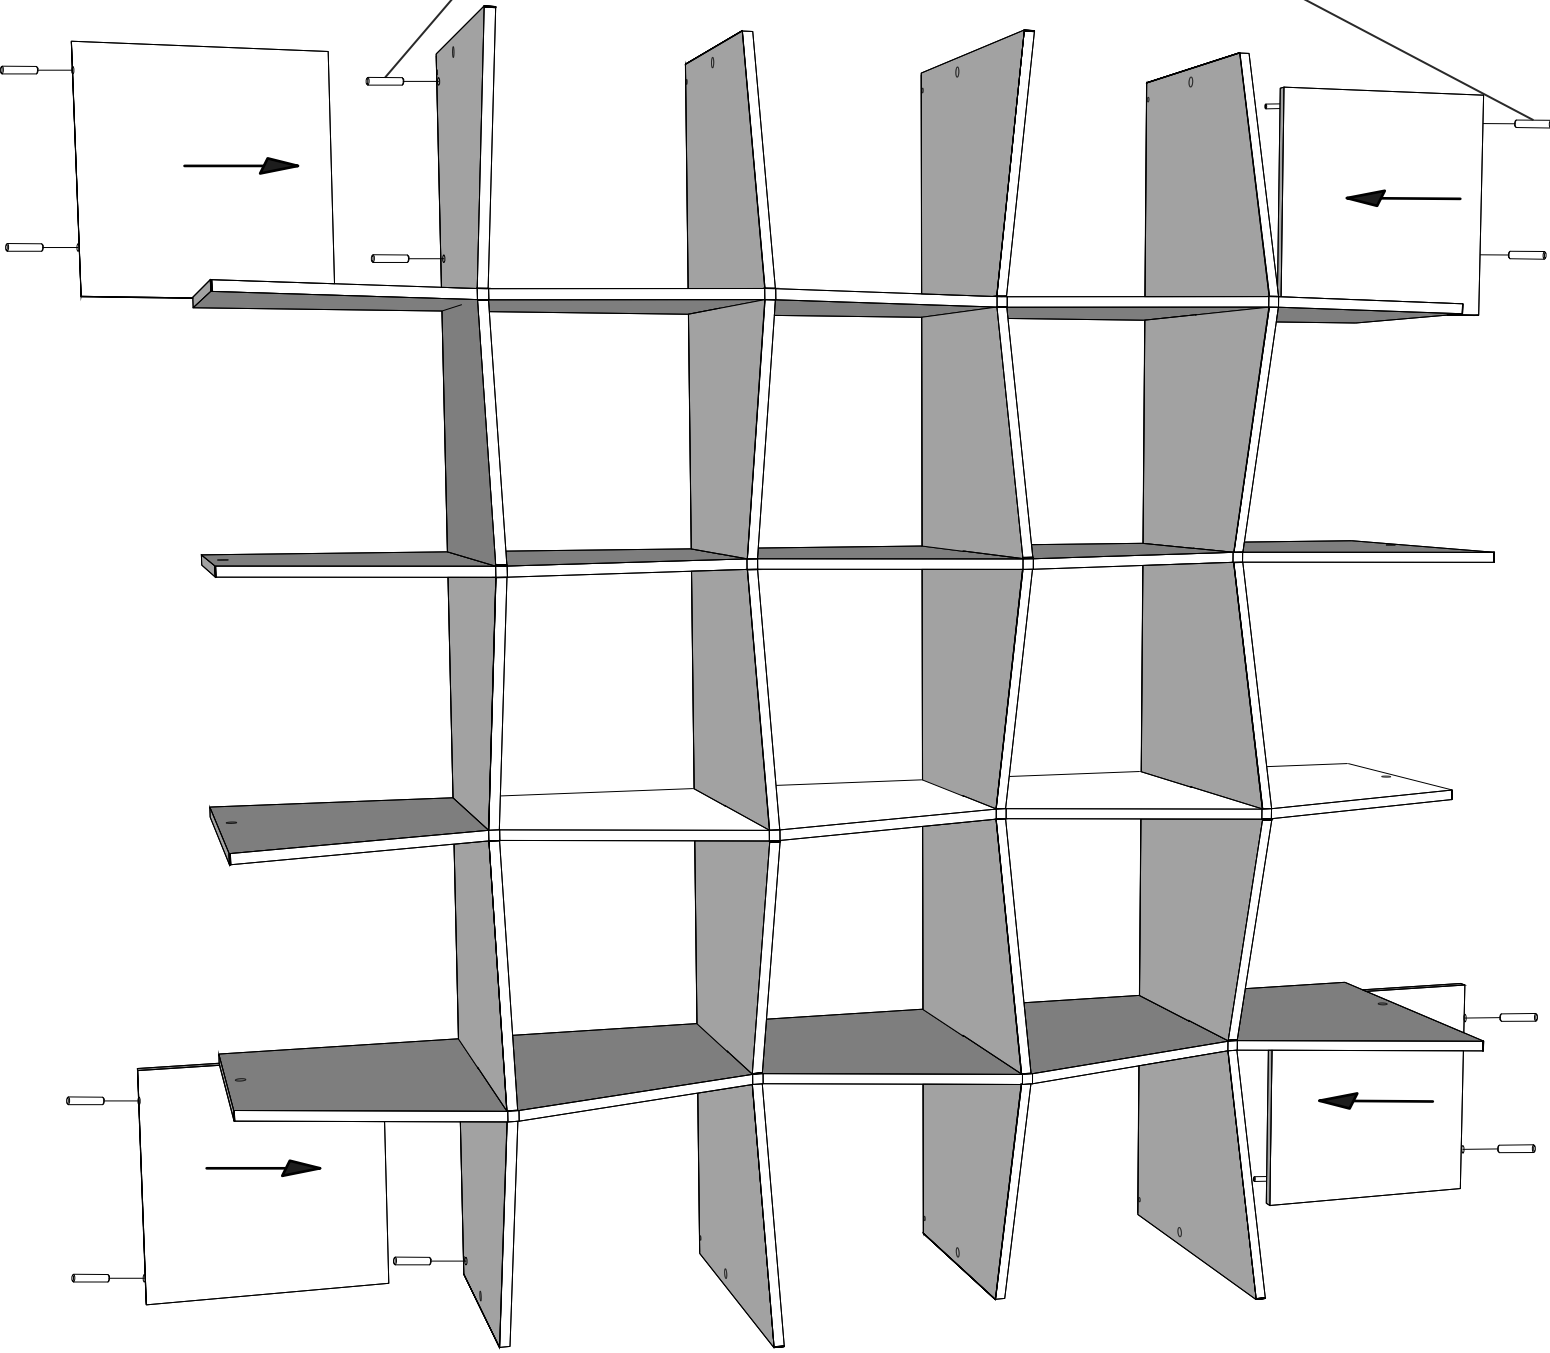

ASSEMBLY INSTRUCTION

SHELF MESH

radis

Nordic Elegance

WWW.RADIS.EE

For MESH 2x5 and 5x5

2x5 - X14
5x5 - X20

2x5 - X36
5x5 - X56

2x5 - X14
5x5 - X20

X1

1

2

3

4

5

6