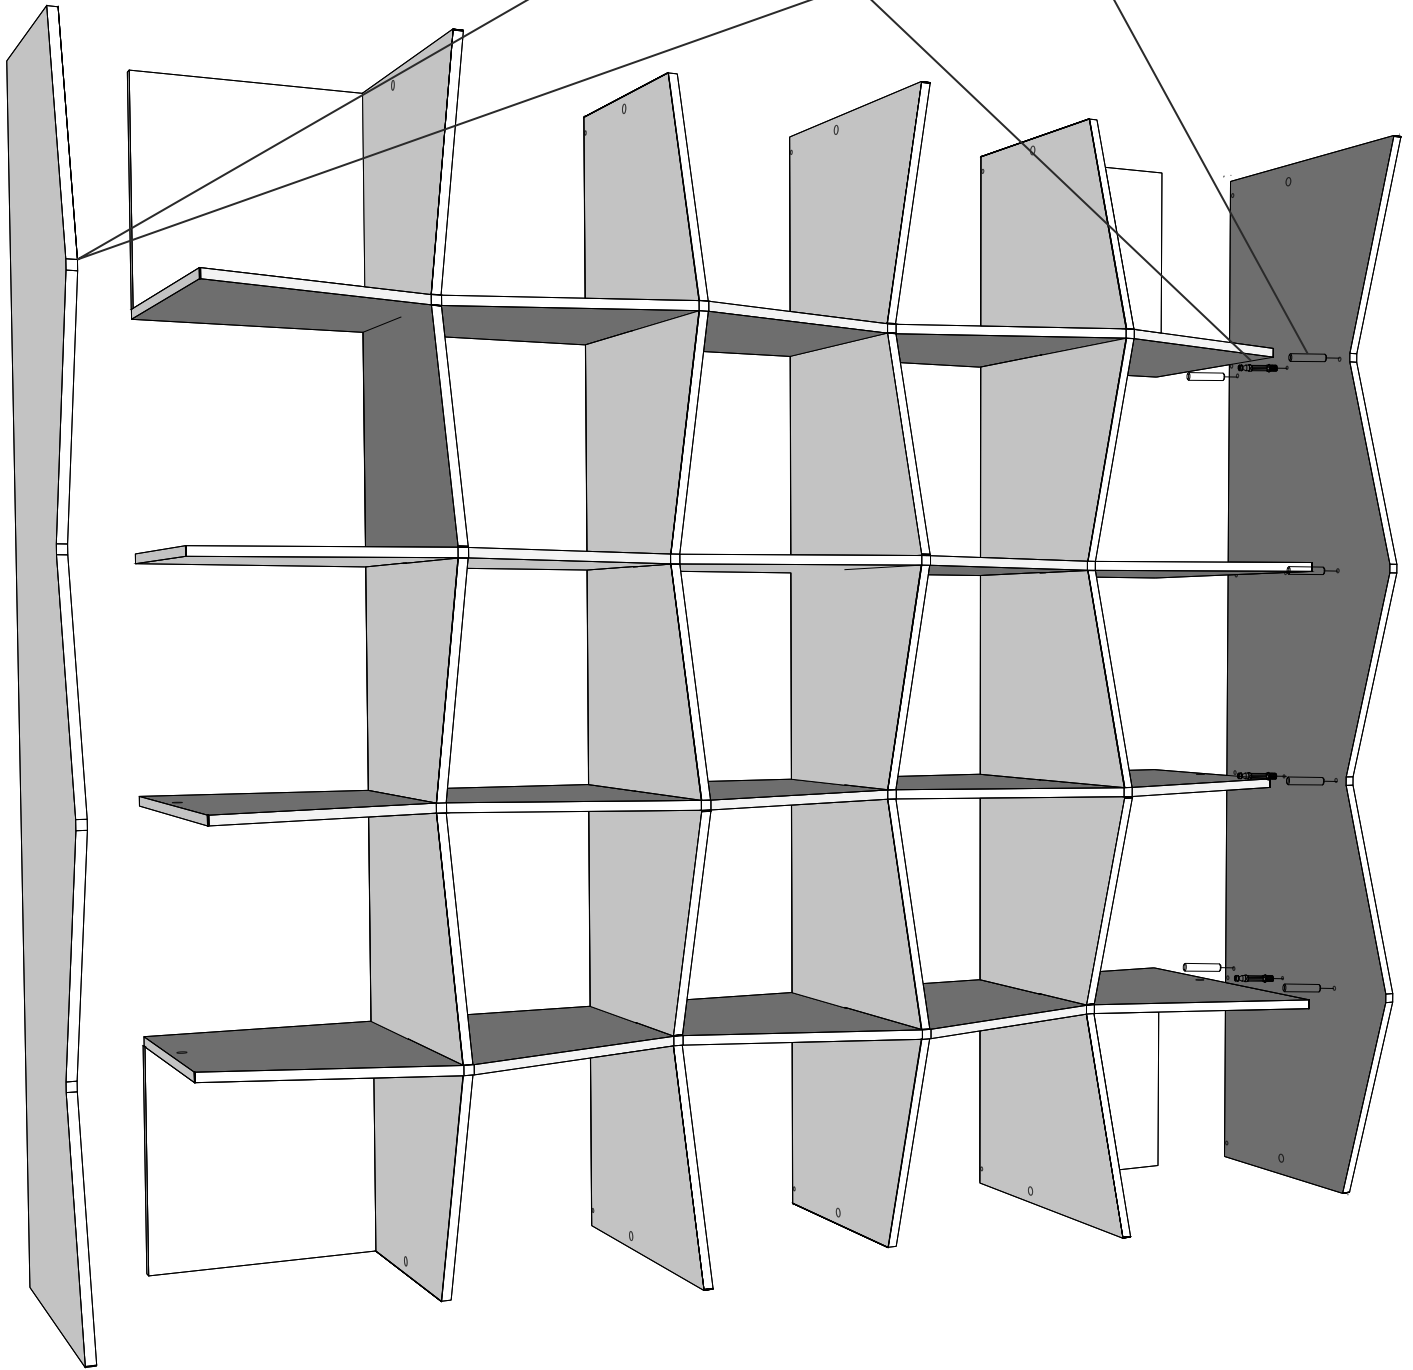

ASSEMBLY INSTRUCTION

SHELF MESH

radis

Nordic Elegance

WWW.RADIS.EE

For MESH 2x5 and 5x5

2x5 - X14
5x5 - X20

2x5 - X36
5x5 - X56

2x5 - X14
5x5 - X20

X1

1

2

3

4

5

6